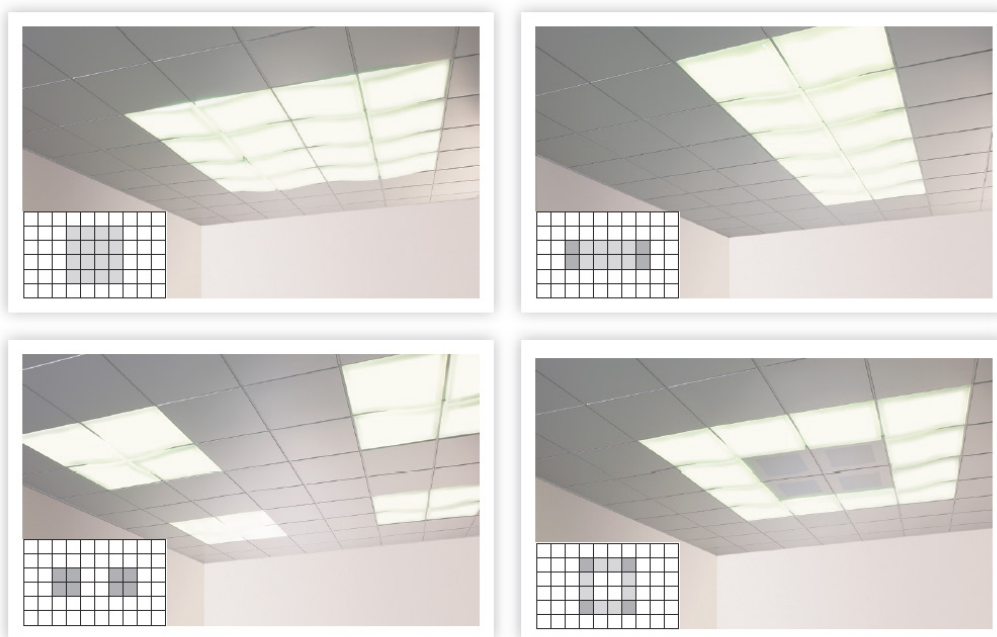

PRODUCT INFO

ALPHA M

alpha LAY-IN FLAT - DROP - COLORLINE

47201C
middle panel

- Middle panel.
- Made of 3 mm thermal-shaped material.
- The alpha panels are illuminated with the lighting module (art. 46170). To be ordered separately. These modules can be delivered dimmable (art. 46171).

■ Alpha H □ Alpha L

- The different ALPHA panels give you the freedom to create different compositions. The examples above show some applications of wall, contour and linear lighting. Combined with the light control, the ALPHA turns every space into a unique concept.